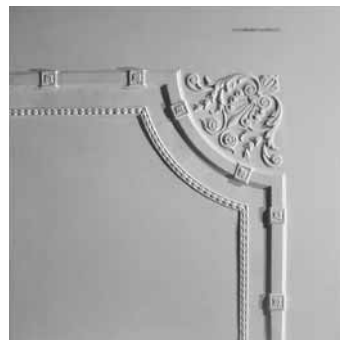

PANELS

CABBAGE LEAF 17A
920 mm x 920 mm

CABBAGE LEAF LINK 17B
920 mm x 920 mm

DECO SWIRL 20A
1370 mm x 1370 mm

DECO SWIRL LINK 20B
1370 mm x 1370 mm

DECO WARATAH 22A
1200 mm x 1200 mm

CALIFORNIAN BROOCH 24A
1370 mm x 1370 mm

CALIFORNIAN BROOCH LINK 24B
1370 mm x 1370 mm

FLOWERS ON STEMS 28
1370 mm x 1370 mm

BOW & DROP HALL 25A
1070 mm x 920 mm

BOW & DROP HALL 25B
1070 mm x 920 mm

KIMBERLY 27A
1370 mm x 1370 mm

KIMBERLY 27B
1370 mm x 1370 mm

DAISY HALL 30A
920 mm x 1120 mm

DAISY HALL LINK 30B
920 mm x 1120 mm

DIAMOND FLEURDELYS 31A
1220 mm x 1220 mm

FRENCH 36
920 mm x 920 mm

PANELS

FRENCH AND SQUARES 37
920 mm x 920 mm

BOWLS OF FRUIT 38
860 mm x 860 mm