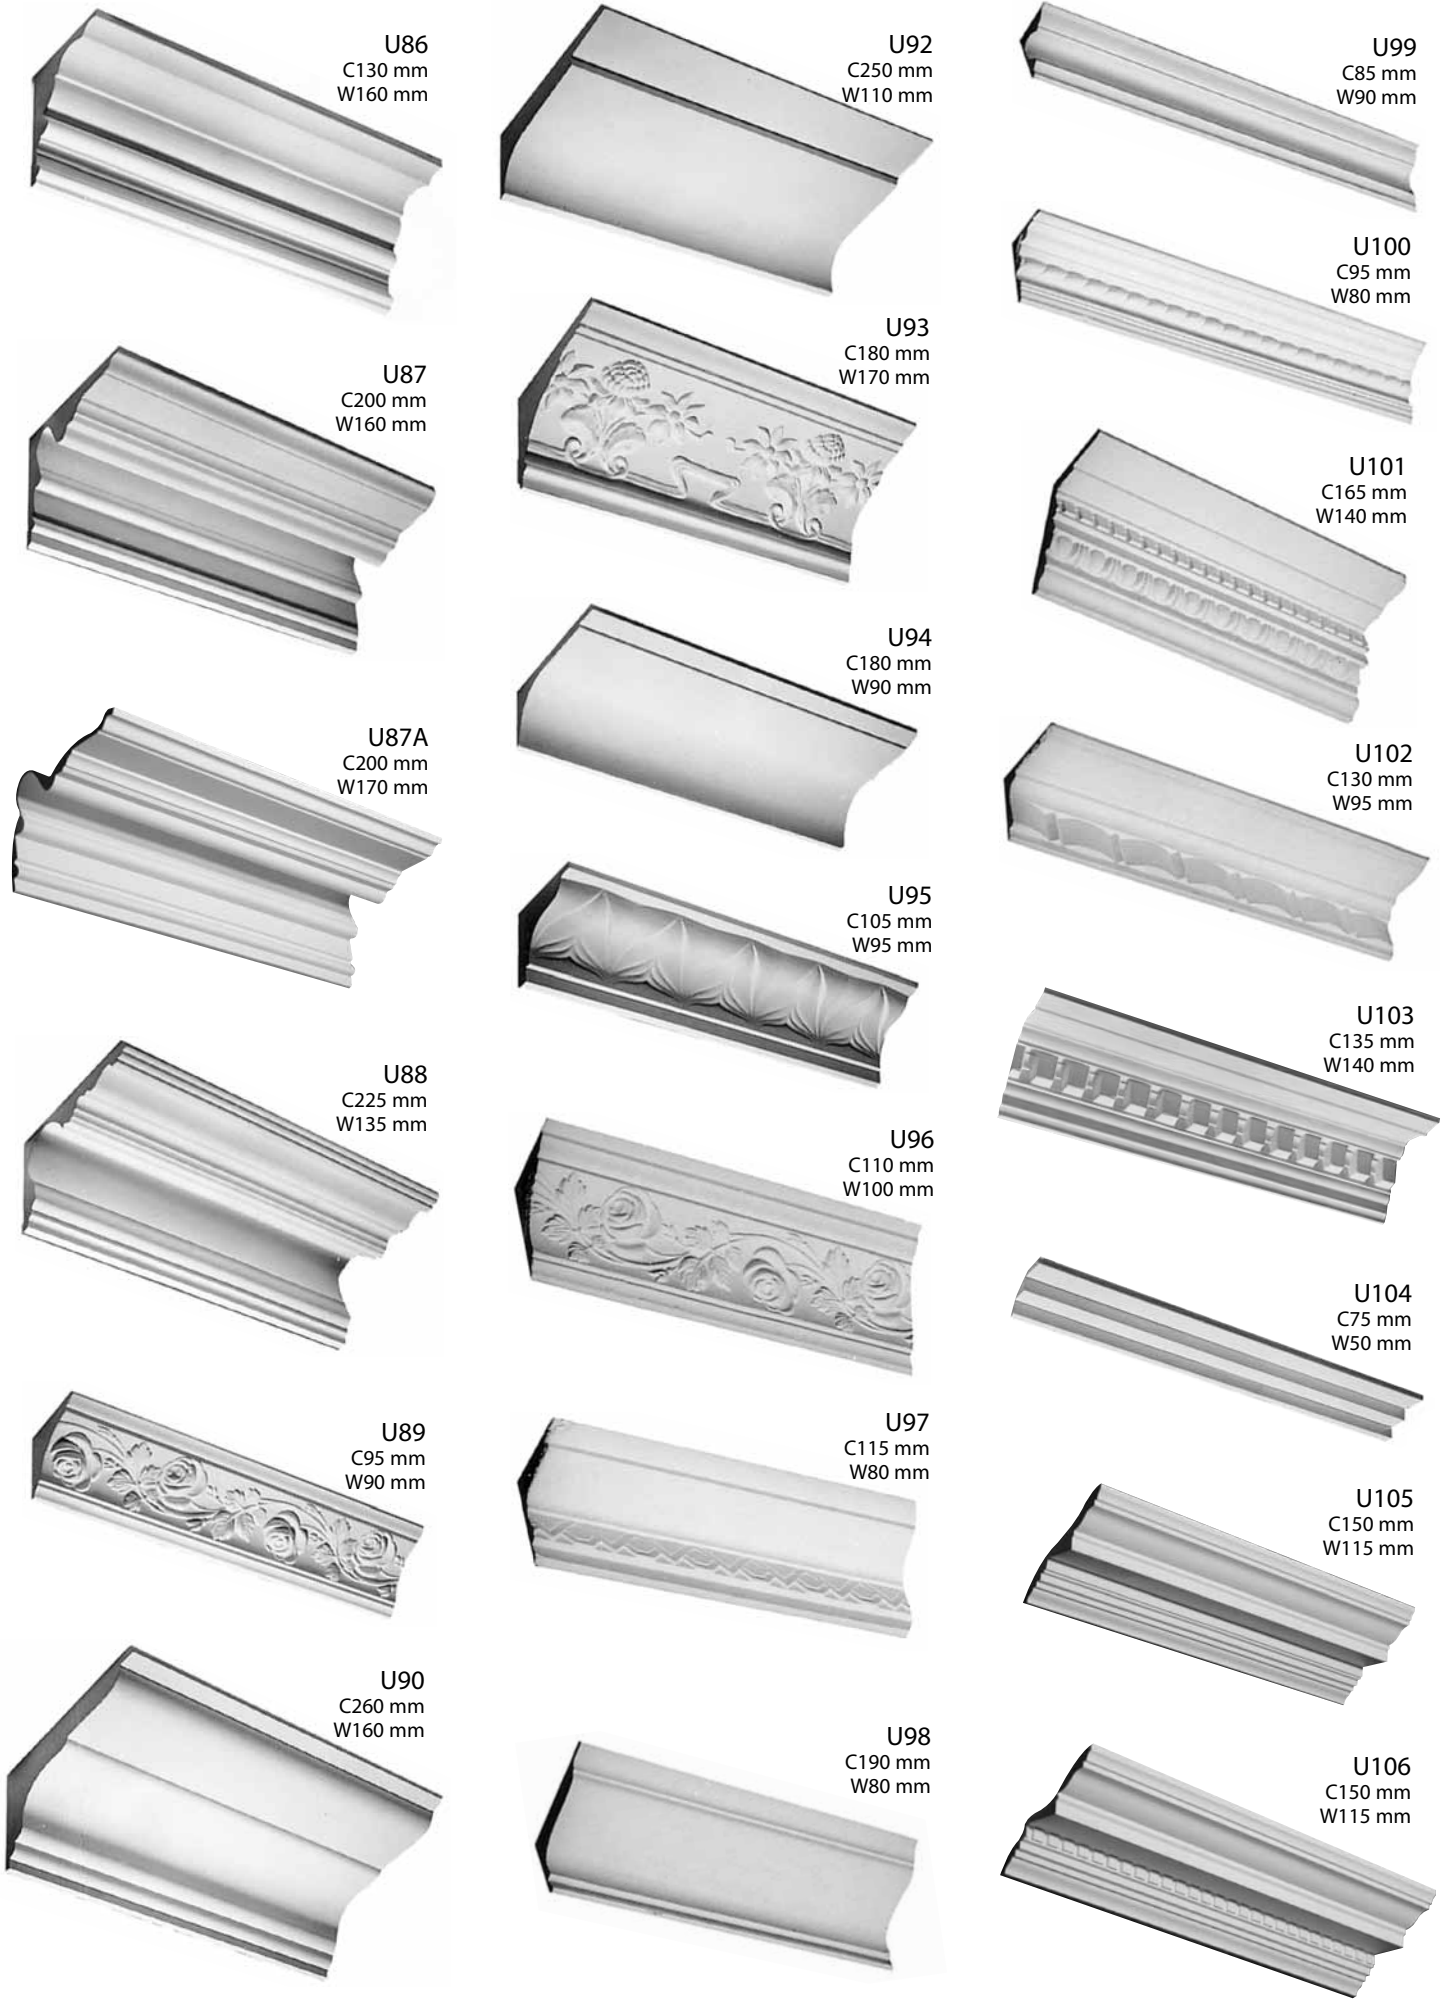

CORNICES

U86
C130 mm
W160 mm

U92
C250 mm
W110 mm

U99
C85 mm
W90 mm

U87
C200 mm
W160 mm

U93
C180 mm
W170 mm

U100
C95 mm
W80 mm

U87A
C200 mm
W170 mm

U94
C180 mm
W90 mm

U101
C165 mm
W140 mm

U88
C225 mm
W135 mm

U95
C105 mm
W95 mm

U102
C130 mm
W95 mm

U89
C95 mm
W90 mm

U96
C110 mm
W100 mm

U103
C135 mm
W140 mm

U90
C260 mm
W160 mm

U97
C115 mm
W80 mm

U104
C75 mm
W50 mm

U98
C190 mm
W80 mm

U105
C150 mm
W115 mm

U106
C150 mm
W115 mm

Please Note: All Dimensions on cornices are suggestive only. Onsite checking before installation is highly advisable

C = Ceiling W = Wall