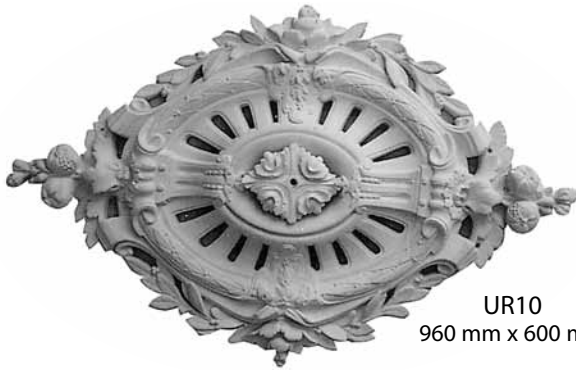

UR10
960 mm x 600 mm