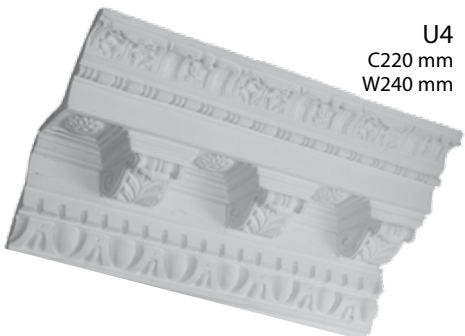

DOMES

Ready made Domes are an inexpensive way of making a great statement of your ceiling.

They come in circular or oval shapes with or without a decorative band around the perimeter.

Light pelmets can also be incorporated.

Special Domes of all sizes can be made to your specifications.

PLEASE NOTE:

All dimensions on cornices are suggestive only. Onsite checking before installation is highly advisable.

CORNICES

Please Note: All Dimensions on cornices are suggestive only. Onsite checking before installation is highly advisable

C = Ceiling W = Wall