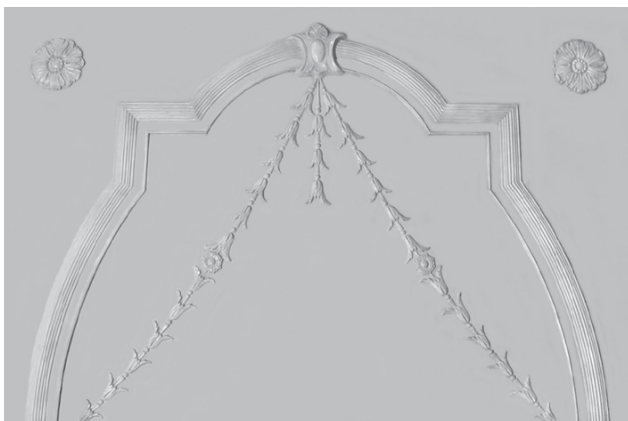

DRAWING ROOM
2100 mm x 1350 mm Each Half