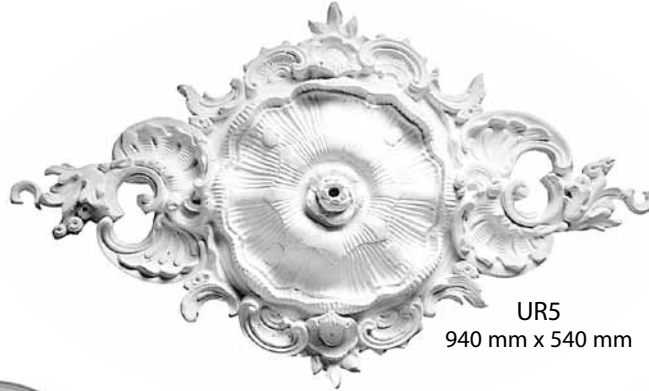

All dimensions on cornices are suggestive only. Onsite checking before installation is highly advisable.

CORNICES

U2
C125 mm
W170 mm

U4A
C200 mm
W210 mm

U7
C65 mm
W110 mm

U3
C120 mm
W140 mm

U4B
C160 mm
W180 mm

U197
C100 mm
W180 mm

U206
C150 mm
W120 mm

U207
C150 mm
W120 mm

Please Note: All Dimensions on cornices are suggestive only. Onsite checking before installation is highly advisable

C = Ceiling W = Wall

CEILING ROSETTES

UR1
250 mm

UR2
1350 mm x 800 mm

UR3
245 mm

UR4
625 mm

UR5
940 mm x 540 mm

UR6
540 mm

UR7
620 mm

UR8
330 mm