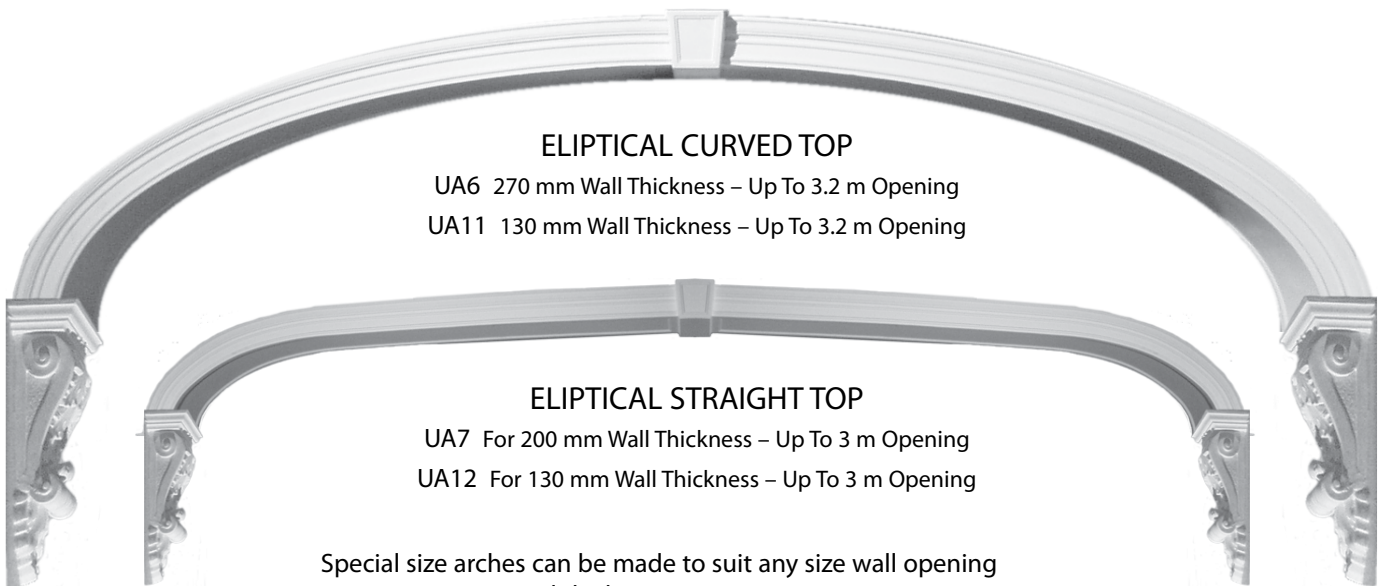

COL9
PLAIN
DORIC
300 mm Dia.
Up to 2.95 m

COL10
FLUTED
IONIC
350 mm Dia.
Up to 3.15 m

COL11
FLUTED
IONIC
230 mm Dia.
Up to 2.65 m

LARGE BASES

SCOL9
250 mm, 340 mm, 420 mm dia.
Up to 4 m high

SCOL10
475 mm dia. 770 mm high

ARCHES

UA1 165 mm Wall Thickness – Up To 2750 mm Opening

UA2 140 mm Wall Thickness – Up To 2950 mm Opening

Complete with Corbel.

UA9
120 mm Wall Thickness
Up to 940 mm Opening

UA10
130 mm Wall Thickness
Up To 1070 mm Opening

STAFF MOULD ARCH
Various Sizes

ELLIPTICAL CURVED TOP

UA6 270 mm Wall Thickness – Up To 3.2 m Opening

UA11 130 mm Wall Thickness – Up To 3.2 m Opening

ELLIPTICAL STRAIGHT TOP

UA7 For 200 mm Wall Thickness – Up To 3 m Opening

UA12 For 130 mm Wall Thickness – Up To 3 m Opening

Special size arches can be made to suit any size wall opening and thickness, on request.

Corbels and Arch Plates sold separately.

ARCH PLATES

PL1
200 mm x 200 mm