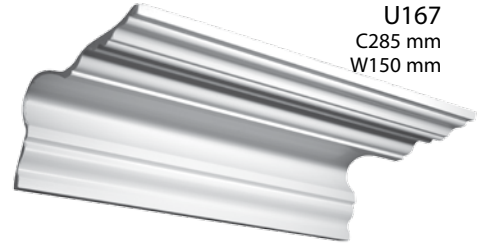

U135
C95 mm
W140 mm

U142
C30 mm
W40 mm

U150
C170 mm
W150 mm

Please Note: All Dimensions on cornices are suggestive only. Onsite checking before installation is highly advisable

C = Ceiling W = Wall

CORNICES

U151
C350 mm
W120 mm

U160
C75 mm
W75 mm

U166A
C200 mm
W145 mm

U152
C120 mm
W120 mm

U161
C120 mm
W90 mm

U167
C285 mm
W150 mm

U153
C270 mm
W150 mm

U162
C125 mm
W85 mm