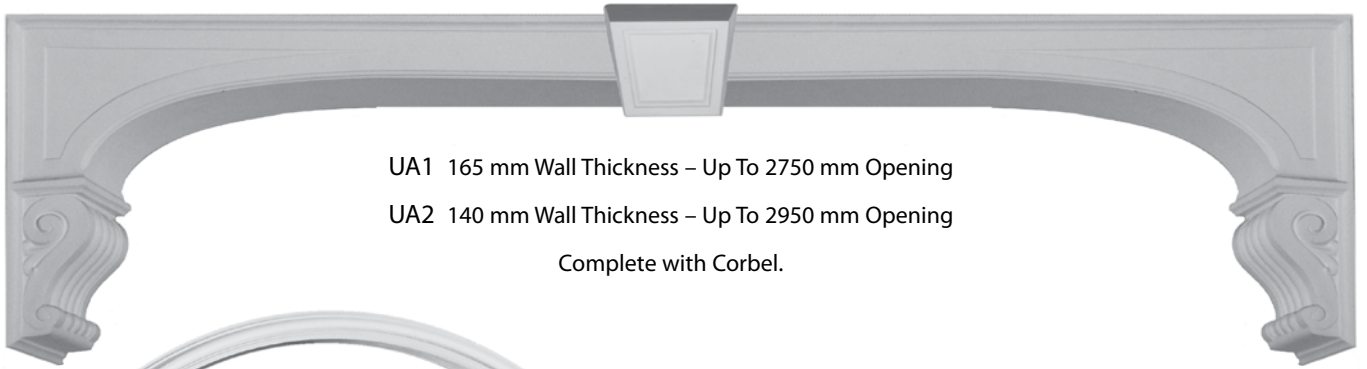

ARCHES

UA1 165 mm Wall Thickness – Up To 2750 mm Opening

UA2 140 mm Wall Thickness – Up To 2950 mm Opening

Complete with Corbel.

UA9
120 mm Wall Thickness
Up to 940 mm Opening

UA10
130 mm Wall Thickness
Up To 1070 mm Opening