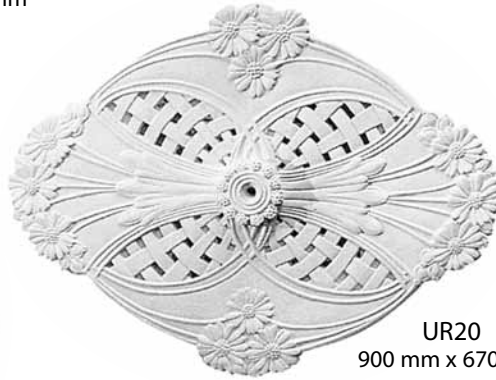

All dimensions on cornices are suggestive only. Onsite checking before installation is highly advisable.

CORNICES

U2
C125 mm
W170 mm

U4A
C200 mm
W210 mm

U7
C65 mm
W110 mm

U3
C120 mm
W140 mm

U4B
C160 mm
W180 mm

U8
C90 mm
W70 mm

U4
C220 mm
W240 mm

U4C
C110 mm
W140 mm

U9
C105 mm
W110 mm

U5
C130 mm
W110 mm

U10
C165 mm
W95 mm

Please Note: All Dimensions on cornices are suggestive only. Onsite checking before installation is highly advisable

UR16
775 mm

UR17
432 mm

UR18
750 mm

UR19
1010 mm

UR20
900 mm x 670 mm

UR21
730 mm x 560 mm

UR22
580 mm x 430 mm

UR23
1100 mm