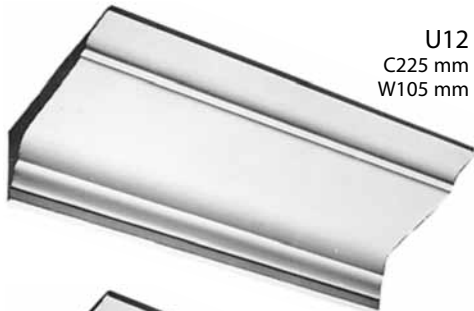

U13
C200 mm
W120 mm

CORNICES

U12
C225 mm
W105 mm