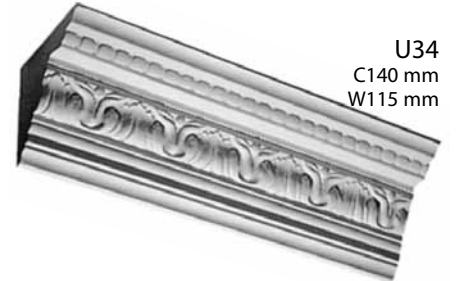

U8
C90 mm
W70 mm

U4
C220 mm
W240 mm

U4C
C110 mm
W140 mm

U9
C105 mm
W110 mm

U5
C130 mm
W110 mm

U10
C165 mm
W95 mm

Please Note: All Dimensions on cornices are suggestive only. Onsite checking before installation is highly advisable

C = Ceiling W = Wall

CORNICES

U12
C225 mm
W105 mm

U21
C80 mm
W80 mm

U33
C350 mm
W120 mm

U13
C200 mm
W120 mm

U24
C350 mm
W130 mm

U34
C140 mm
W115 mm